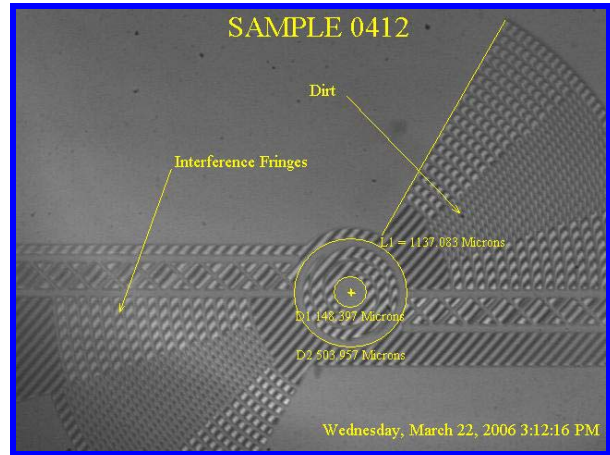

Calibrated Measurements Quantify Key Information