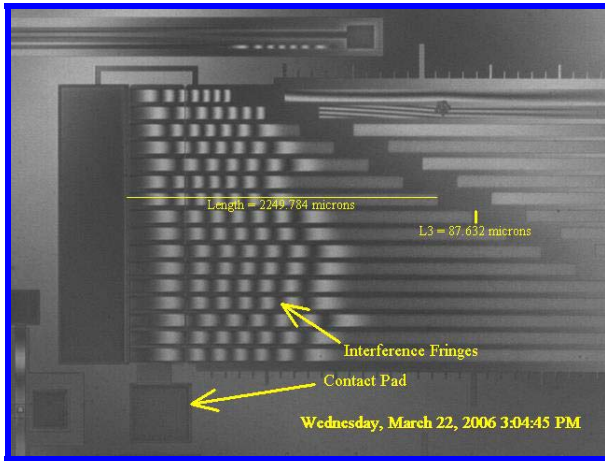

Annotate Images To Document Information