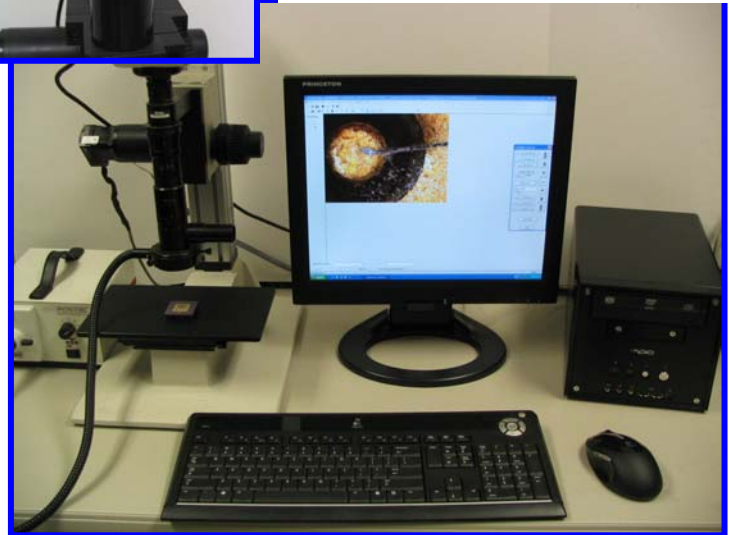

Visual Inspector

Imaging Software Metrology Tool

The Visual Inspector is a simple to use yet powerful software program for Windows 98/NT/2000/XP that provides the means to acquire, archive, analyze, and annotate video images.

Image Analysis and Measurement

- Calibration of an image to real world coordinates.
- Create and save calibrations for multiple optical setups or different microscope objectives.
- Quantify Measurements to identify key parameters
 - Measurement capabilities include: Length, X-Y, Diameter, Radius of Arc, Area, Angle, and more.
- Image Comparison via image differencing and translucent masking.
- Still Image Enhancement features:
 - Unlimited zoom
 - Still image inversion (positive/negative)
 - Sharpen
 - Smooth
 - Brightness
 - Contrast Enhancement
 - Flip Horizontal and Vertical

**NOW FEATURING LUMENERA
"INFINITY LITE" HIGH -
RESOLUTION 1.5 MEGAPIXEL
CMOS COLOR MICROSCOPY
CAMERA**

**Visual Inspector System
with Lumenera "Infinity Lite"**

Annotate Image Features with Live Video Overlay

Overlay of graphic and text information is a powerful feature that lets a user annotate items of interest in the image. Visual Inspector provides you the ability to overlay lines, circles, boxes, arrows, text, and horizontal and vertical scales. These graphic objects can be positioned and moved around on the image. Objects, no longer needed, can be deleted. All overlay objects that are created for an image may be saved with it.